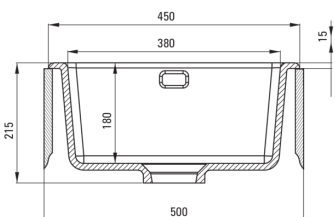

SABOR

Ceramic sink, 1-bowl

Product code: ZCB_N103

EAN: 5907650877981

Color: nero

Warranty [years]: 2

Sink

Finish	nero
Surface type	matte
Material	ceramic
Installation method	inset, under mounted
Number of bowls	1
Minimum cabinet width [mm]	500
Width [mm]	475
Length [mm]	450
Height [mm]	215
Bowl depth [mm]	180
Cut-out length [mm]	430
Cut-out width [mm]	455
Equipped with accessories	Yes

Sink waste kit

Finish	steel
Plug type	manual
Low siphon/ space saver	Yes
Possibility to connect a dishwasher/ washing machine	Yes

Features:

- ATTENTION! Before cutting a hole in the tabletop to install the sink, take into account the actual dimensions of the model you purchased.
- Hard and durable ceramics does not lose its properties with long use
- The sink is equipped with fittings with a connection to the dishwasher
- Dedicated cleaning agent, safe for cleaned surfaces
- Space-saving siphon which facilitates e.g. sorting waste